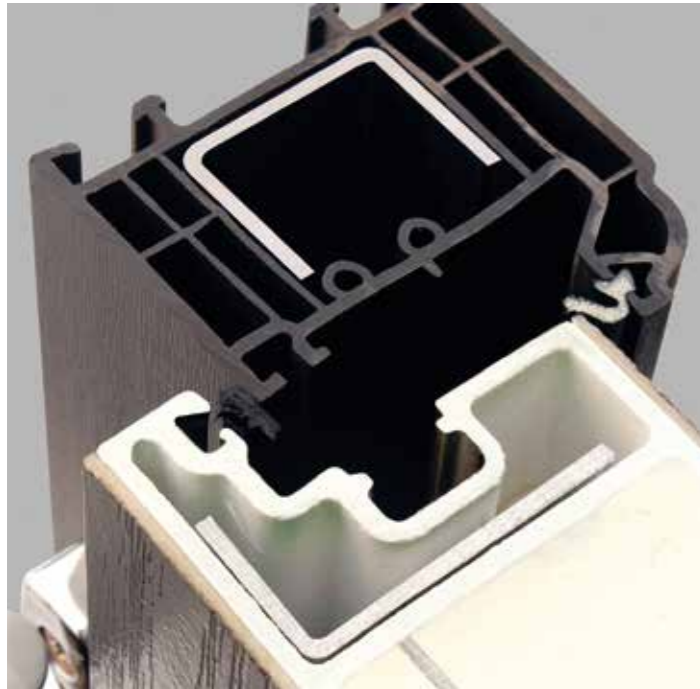

# Strength from within.

Inside every Apeer 70mm door there's a super-strong steel and metal reinforcing that forms part of the highly insulating polyurethane core. And with a vertical steel bar running top to bottom along the inside edge, our doors far exceed Police-approved security standards.

Extremely strong vertical steel reinforcing bar adds rigidity and security.

Super-strong, metal reinforced, highly insulating polyurethane core.