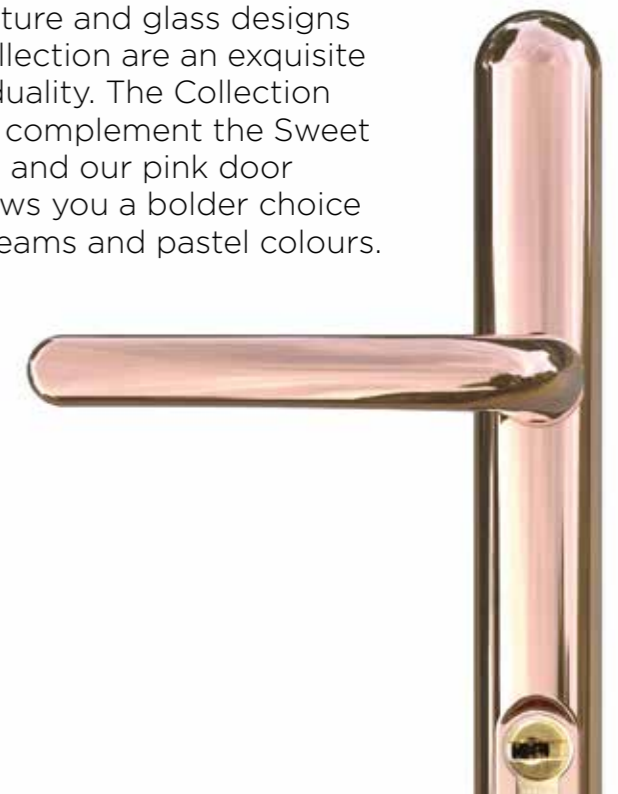

Hinge bolts are not available on French doors.

French doors are not available in styles; APTS26, APTS29 and APTS21.

Furniture Shown: Chrome Handles. \*Glass design shown with Minster backing glass.

Furniture Shown: Sweet Handle, Sweet Knocker, Sweet Letterplate all shown in Rose Gold. \*Glass design shown with Minster backing glass.

## ROSE GOLD COLLECTION

Distinctively different and fabulously on-trend, the door furniture and glass designs in our Rose Gold Collection are an exquisite expression of individuality. The Collection has been created to complement the Sweet door furniture range and our pink door shades, but also allows you a bolder choice when paired with creams and pastel colours.