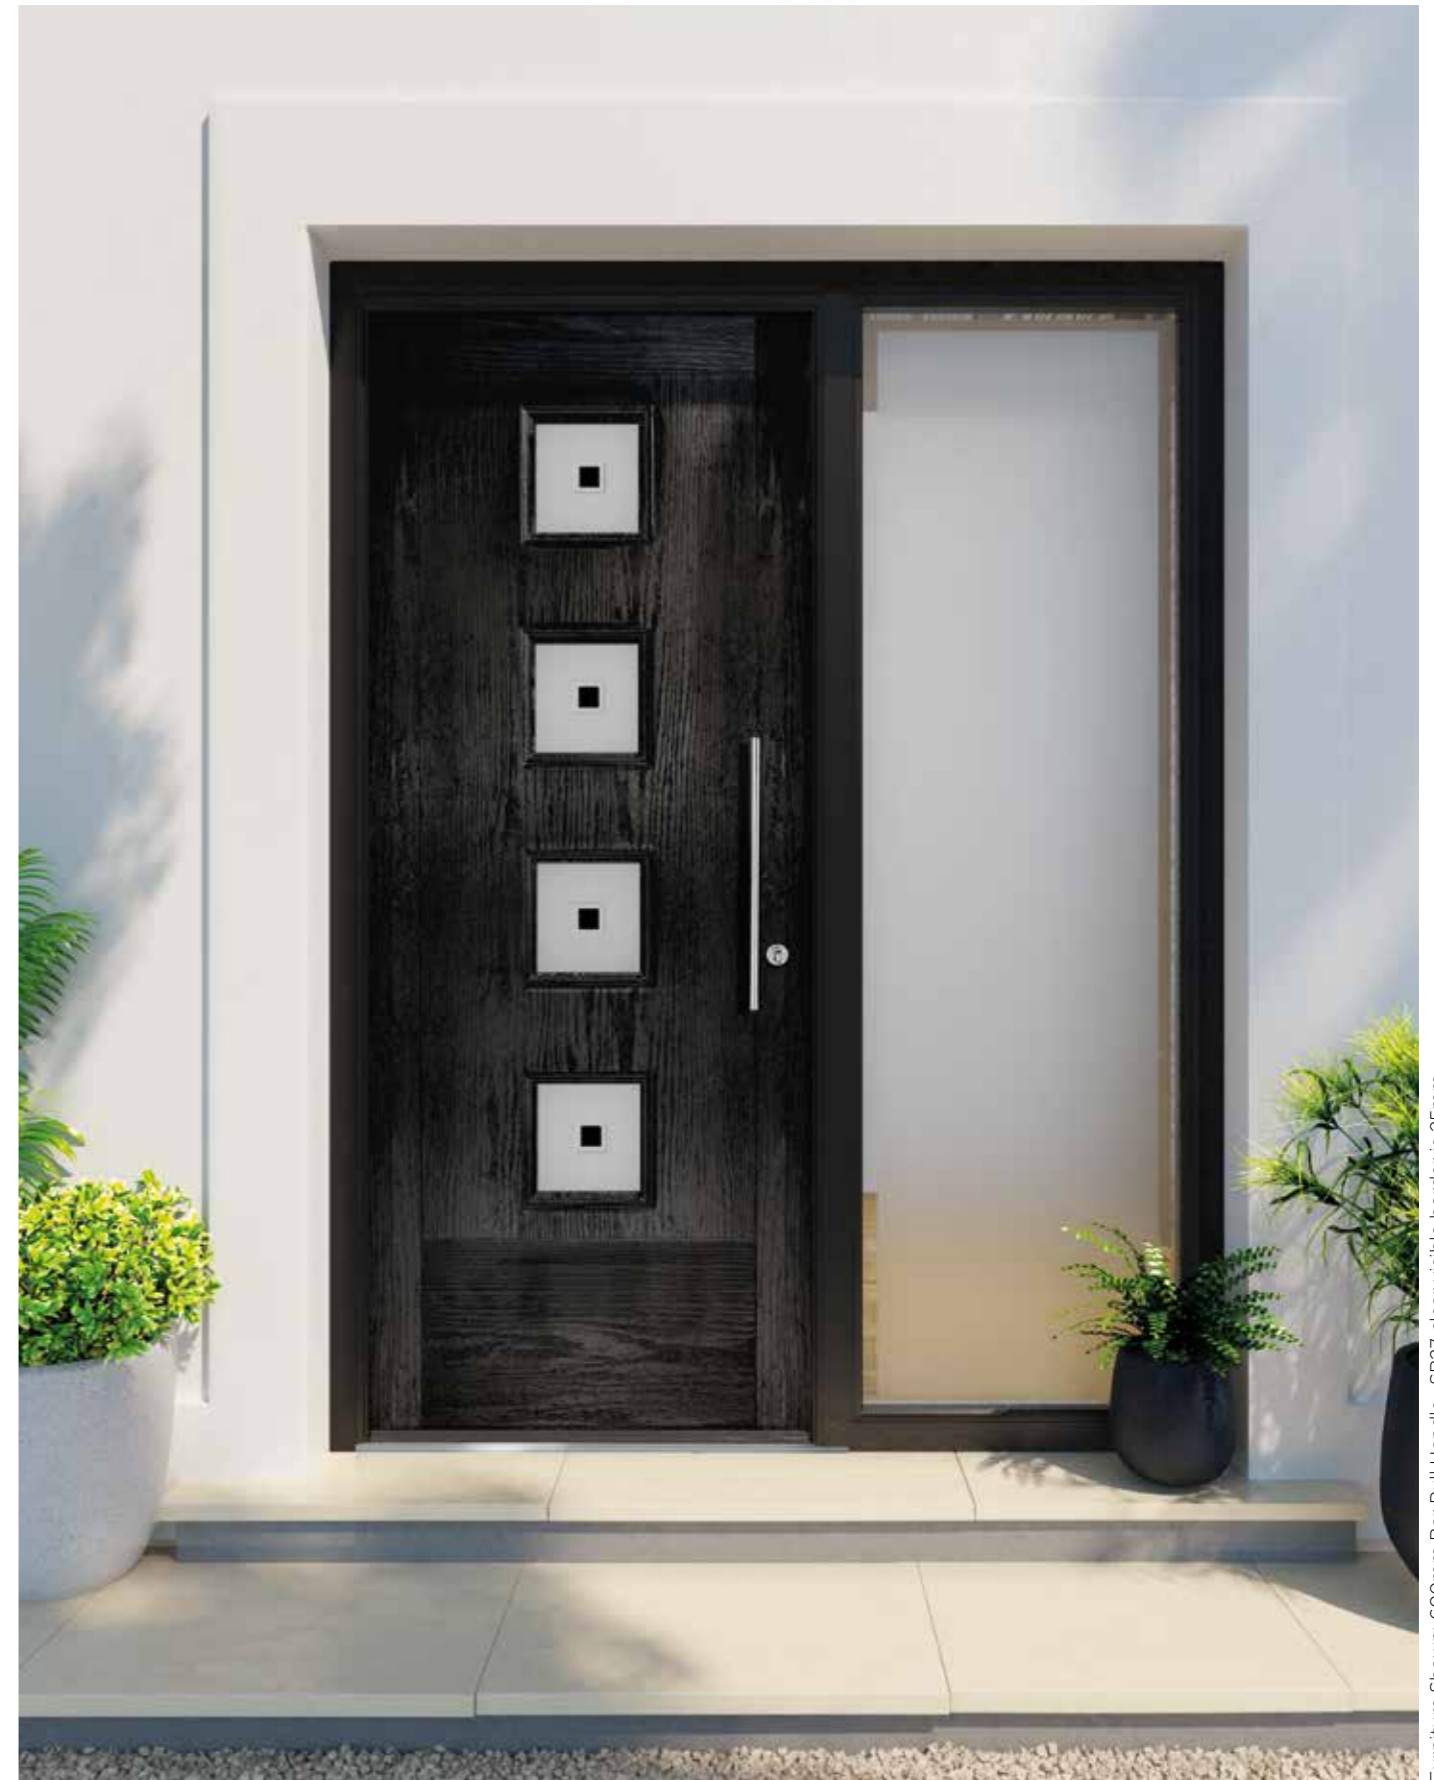

Dunrobin

Door APP4, Glass FT50 on clear glass,
Sidelight Glass SB27, Shown in Black

Furniture Shown: 600mm Bar Pull Handle. SB27 clear visible border is 25mm.