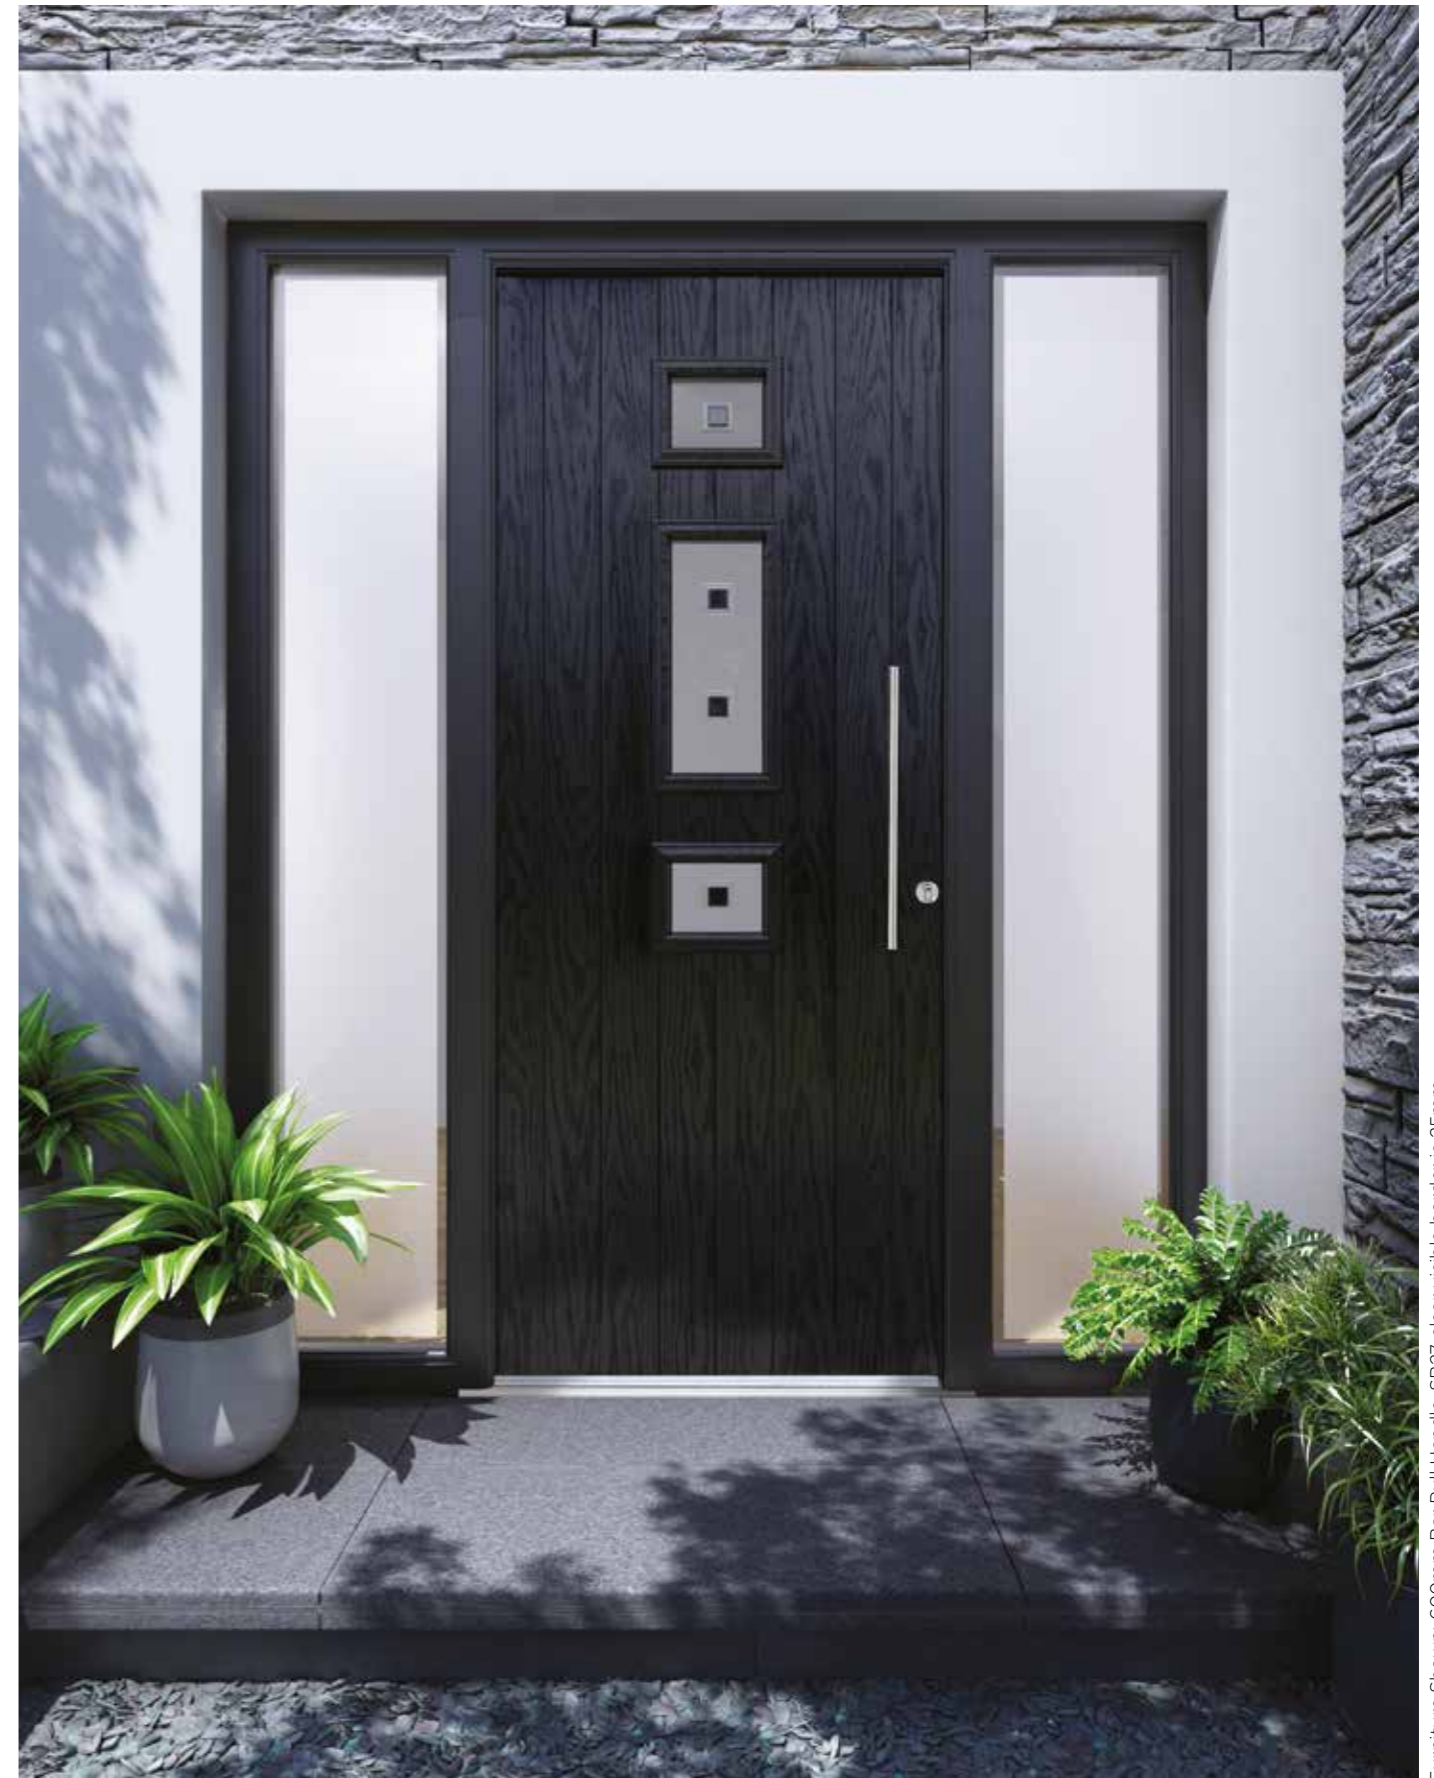

# Dalston

Door APTS12, Glass FT50,  
Sidelight Glass SB27, Shown in Black

Furniture Shown: 600mm Bar Pull Handle. SB27 clear visible border is 25mm.