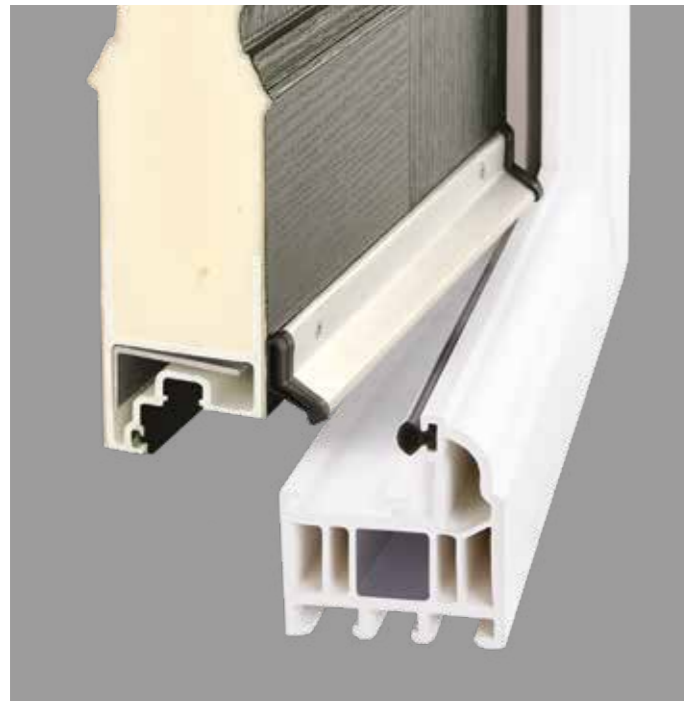

uPVC Low Frame Threshold
Distance from bottom of door leaf to bottom of threshold 27mm