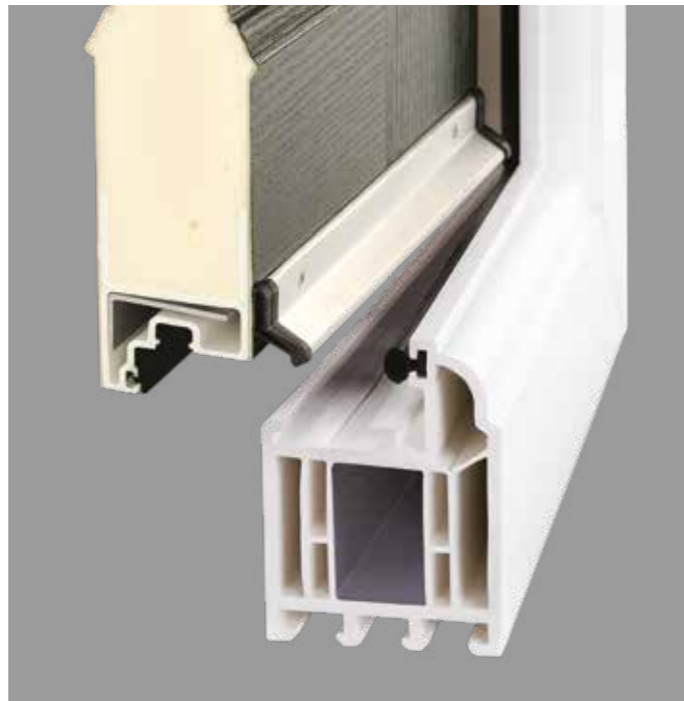

uPVC Full Frame Threshold
Distance from bottom of door leaf to bottom of threshold 43mm