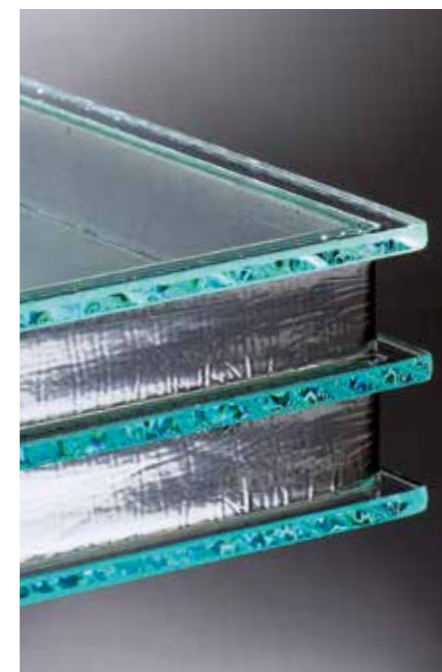

VIRTUALLY AIRTIGHT

Our double sealed rebate is virtually airtight by creating an internal secondary seal.

EXTRA INSULATION

Along with our 70mm super-strong, highly insulating polyurethane core, glass elements are triple glazed for extra insulation. We can even gas-fill them for improved thermal performance.