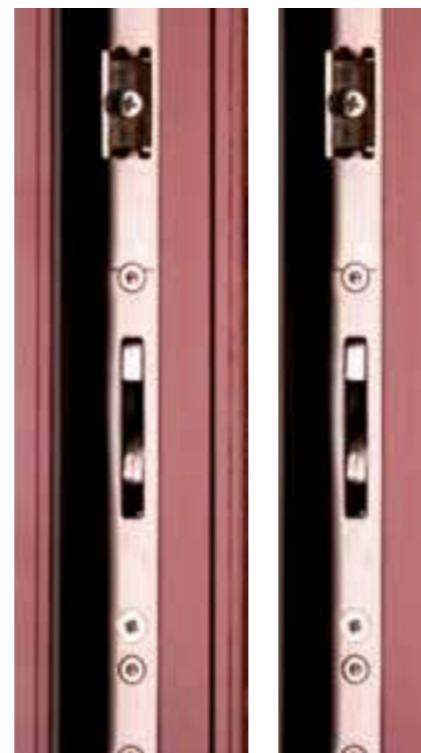

Apeer 44

44mm of high density polyurethane foam, handmade double glazed Q Seal warm edge Super Spacer system, matched timber effect raised mouldings, flush fit, lifelike grain. (Apeer44 doors are not available in the contemporary style.)

*Cutout shows Apeer70 on left and Apeer44 on right. The door codes featured in the brochure refer to Apeer70. For Apeer44 single rebate door codes change the code prefix to MO instead of AP, eg APA1 becomes MOA1.