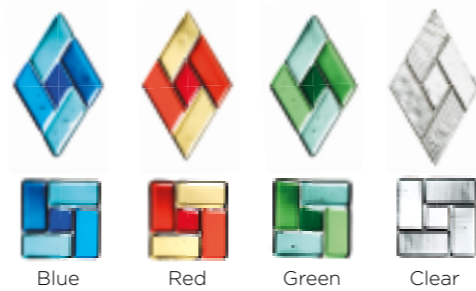

Fused Tile (FT Codes) Colour Options

Please note colour changes must be specified on the order form.