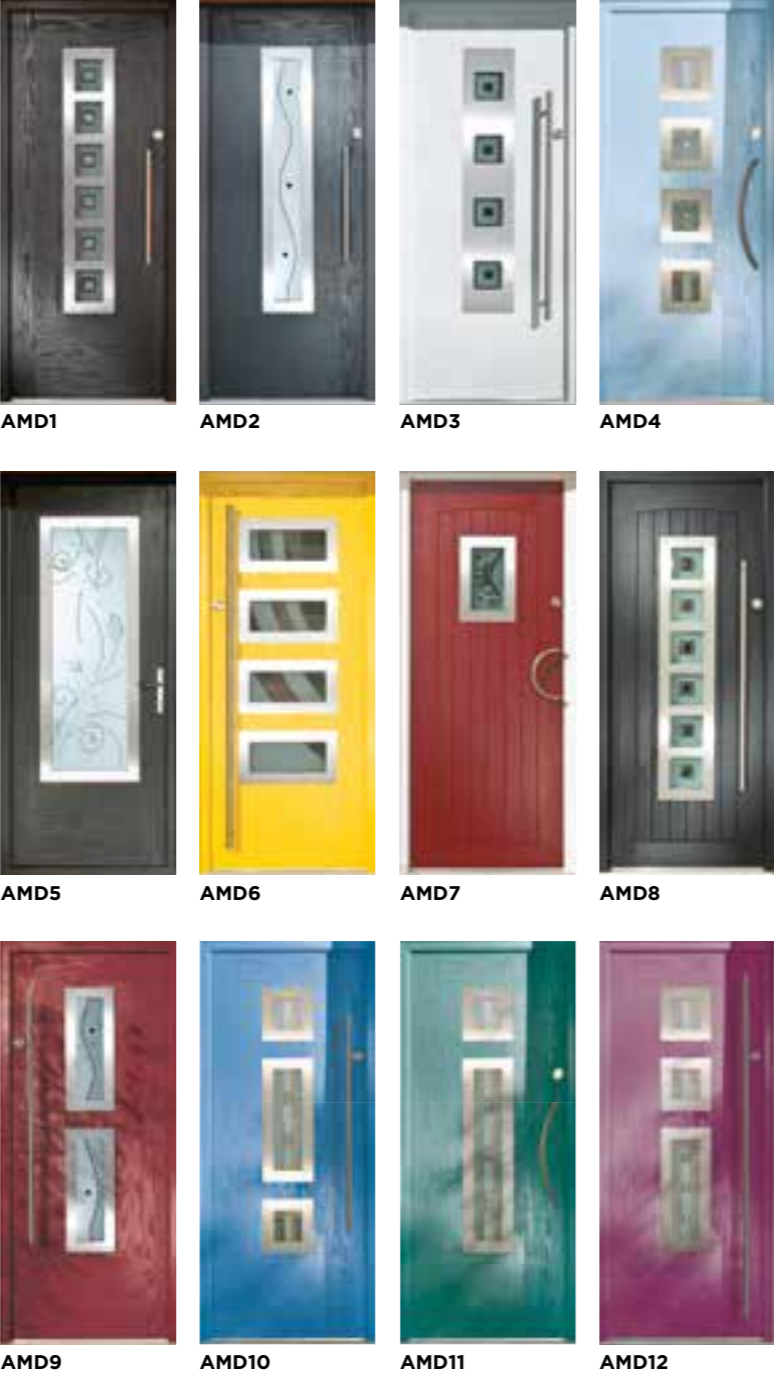

All Modo doors excluding Double doors are available with lever handles or contemporary handles (AV2 lock). Double doors are only available with lever handles.