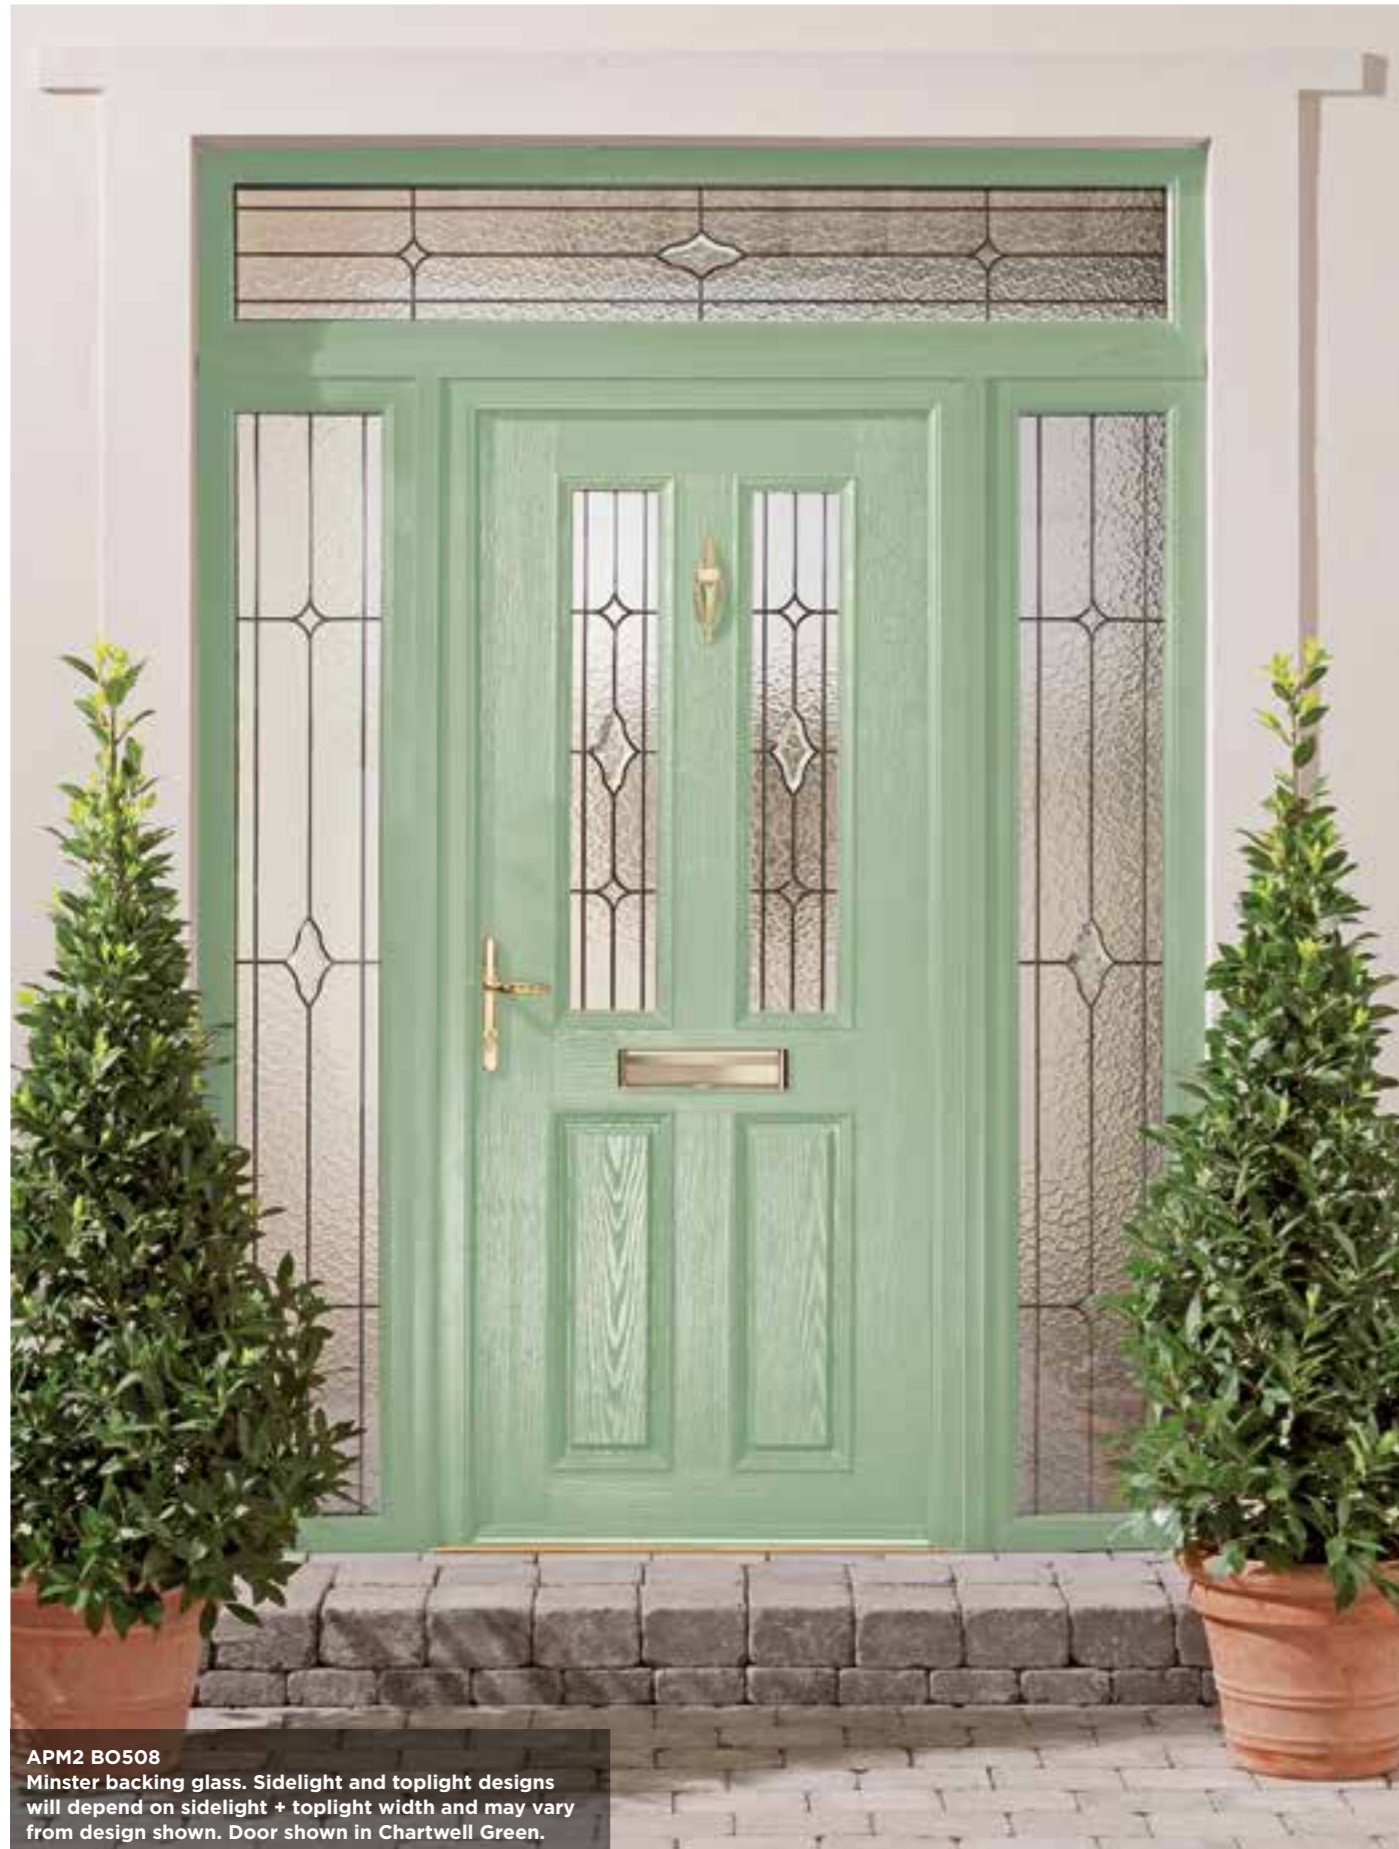

APM2 BO508
 Minster backing glass. Sidelight and toplight designs will depend on sidelight + toplight width and may vary from design shown. Door shown in Chartwell Green.

APM Apeer 70 Traditional

APM2 BO500