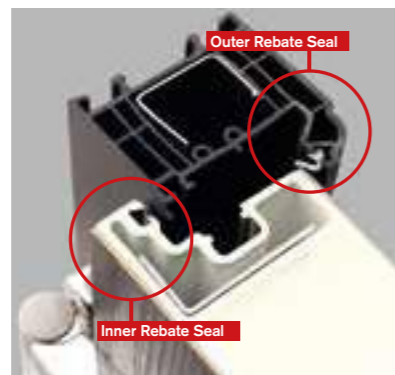

A-RATED by design

Double Rebate
Apeer70's double rebate system adds additional draught protection by creating an internal secondary rebated seal.

Triple Glazed*
For better insulation every Apeer70 is equipped with toughened triple glazed units and Apeer44 with double glazed units. Glazed units are also available with Low E glass and can be gas filled to offer improved thermal performance.