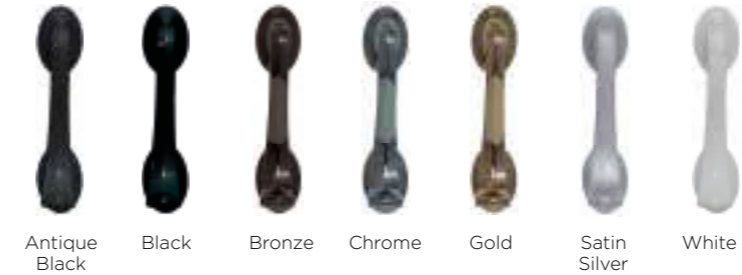

Classic Lever Handles (also available with split handle)

Classic Lever Pad Handles (with split handle)

Contemporary Door Handles (only available in stainless steel)

Contemporary handles are fitted with Winkhaus AV2 lock. AV2 lock is not available with split spindle.

Escutcheon Plate

Also available in brass

Finger Pull

Also available in brass

Urn Knocker (Also available with spyhole)

Slimline Urn Knocker

Scroll Knocker

Contemporary Knocker

Lionshead

Numerals

Available in:
Antique Black
Black
Bronze
Chrome
Gold
Satin Silver
White

Letterbox

Security Chain

Spyhole

Apeer70 Flag Hinge

Apeer70 doors are fitted with flag hinges. Colour options available.