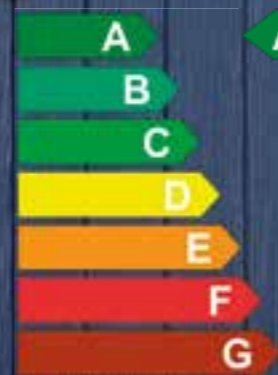

*Low E glass is only available in clear.

Choose from either one of our two main formats - Apeer70 and Apeer 44*

YOU'RE HOME NOW

Apeer may come in two formats, but the principles behind each remain the same. Whether you choose the 70mm thick, double rebate Apeer70, or the ingenuity of the 44mm thick, single rebate Apeer44, both perform exceptionally well in terms of energy efficiency, security and appearance.