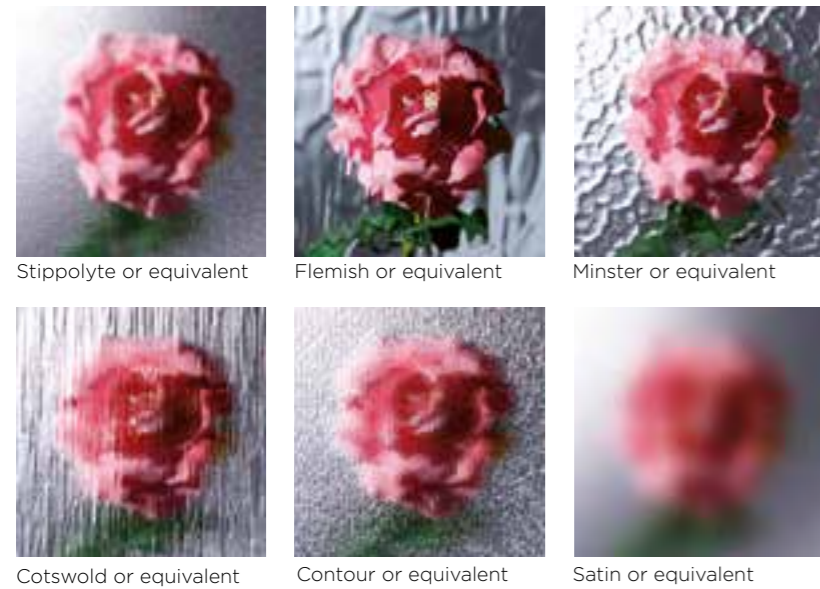

Glass Options

With our Murano and Tahoe (RG Codes) glass designs you can co-ordinate the colour of the decorative glass to complement your choice of door colour.

Backing Glass Options

All of the door designs (except RG glass codes) featured throughout the brochure can be backed with a range of obscure glass to suit all requirements for energy efficiency, safety and privacy. This is our standard range but we can offer more styles upon request. Please note there may be an additional charge for non standard obscure glass patterns. There is no choice of backing glass for any of the RG glass code designs shown.

Fused Tile (FT Codes) Colour Options

Please note colour changes must be specified on the order form.

Sidelights and Toplights

All decorative glass designs shown in doors with the RG code are available with a choice of sidelight and toplight options as shown. Due to the unique construction of the RG glass it is not possible to create matching sidelights or toplights. RG glass includes: Abstract, Bullseye, Classic, Clarity, Diamond Cut, Dorchester, Elegance, Linear, Matrix, Prairie, Reflections, Royale, Simplicity, Symphony and Tahoe.

* Please note: The fused tiles in Murano and Tahoe glass designs are not an exact match to the door colour.

Whilst care is taken to ensure that this brochure is as up-to-date and accurate as possible, no responsibility can be taken by New World for any errors or omissions contained herein. In order to meet customer demand New World reserves the right to change the supplier of patterned glass without prior notice.